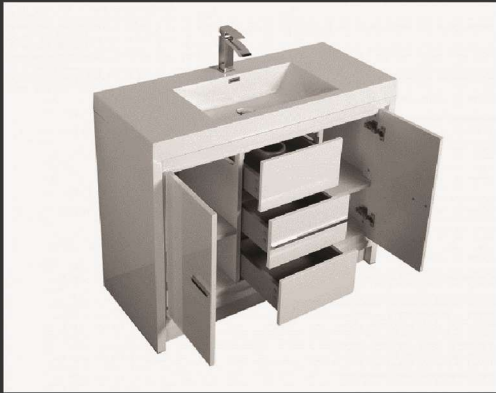

# Allier

Functional Flair

Allier showcases solid construction and an elegant, naturally sealed *Carrera Marble* countertop.

- Lacquered HDF core for better structural stability
- White gloss finish over high-quality construction
- Durable acrylic material
- Meets CARB requirements

**Available in Sizes That Fit Any Bathroom And Budget**

60" 42" 36" 30" 24"

**Express**  
**Flooring**

For more information, please email us:  
[info@expressflooringvb.com](mailto:info@expressflooringvb.com)